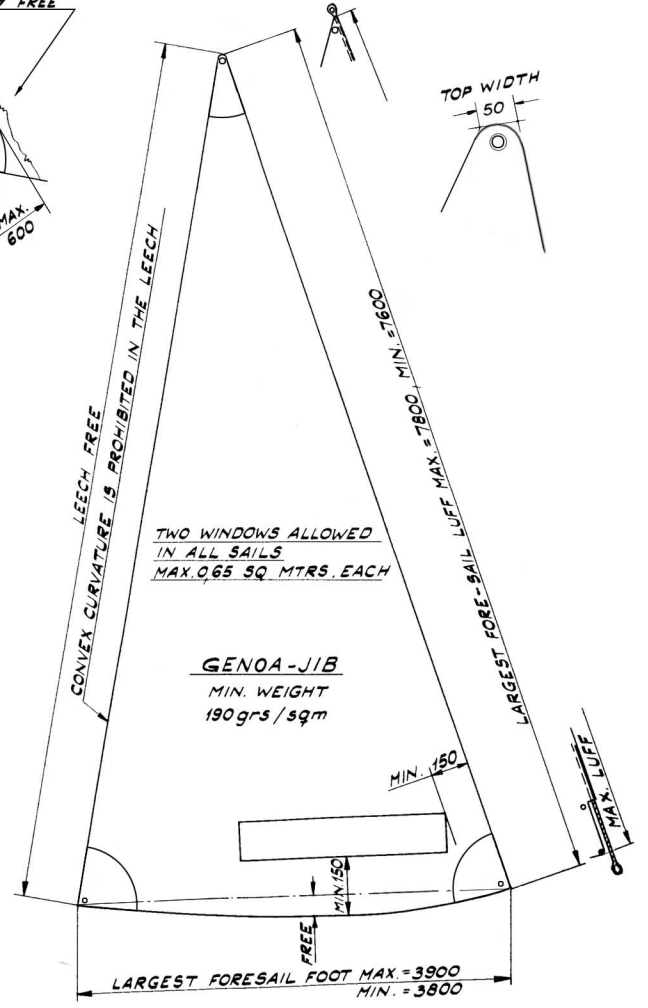

IN ALL SAILS EXCEPT SPI AND JIB
 PRIMARY REINFORCEMENT MAX. = 600
 AND SECONDARY FREE

SEE ALSO CLASS RULES
 IF NOT OTHERWISE STATED, DIMENSIONS ARE MAX. VALUES

IF-BOOT
SAIL MEASUREMENT RULES